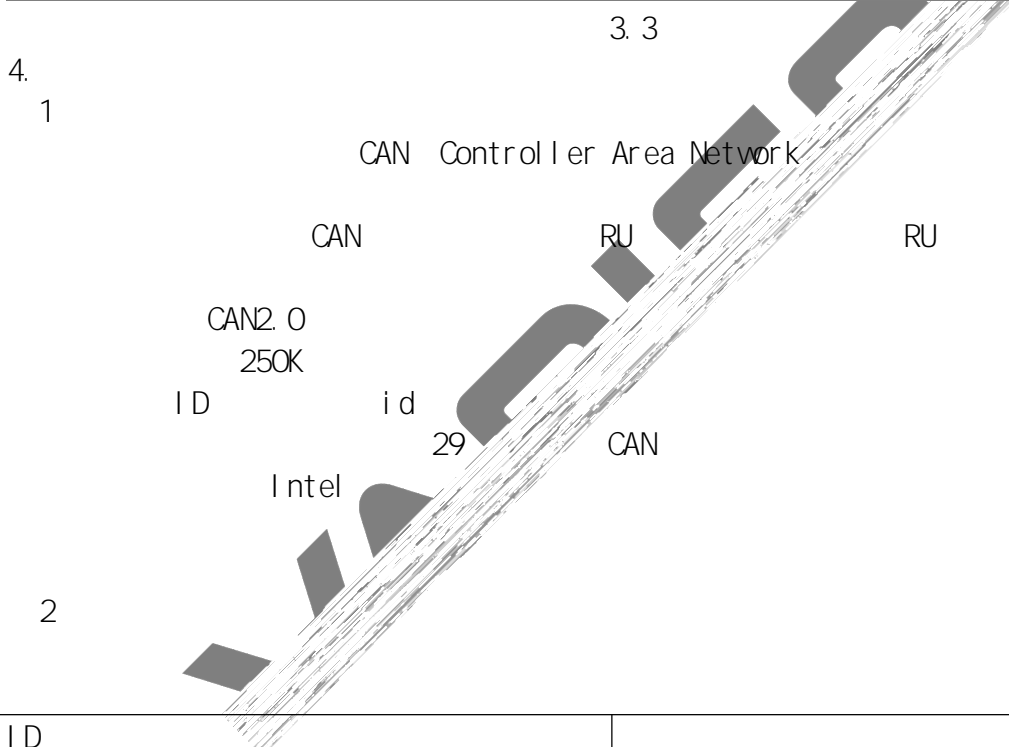

- 1. CAN RU CAN
1U 1U

CANTest - [USBCAN1 设备:0 通道:0]

ID	
00 B00101	00 85 00 01 00 00 00 00

ID	
00 B10101	00 85 00 01 00 00 00 00

ID	
00 B00101	00 85 00 00 00 00 00 00

苏州万瑞达电气有限公司
SUZHOU VARIED ELECTRICAL CO., LTD.
地址: 苏州工业园区东旺 8 号